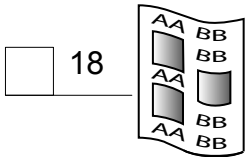

Acropolis corner

Installation manual

Glue

Silicone

260506