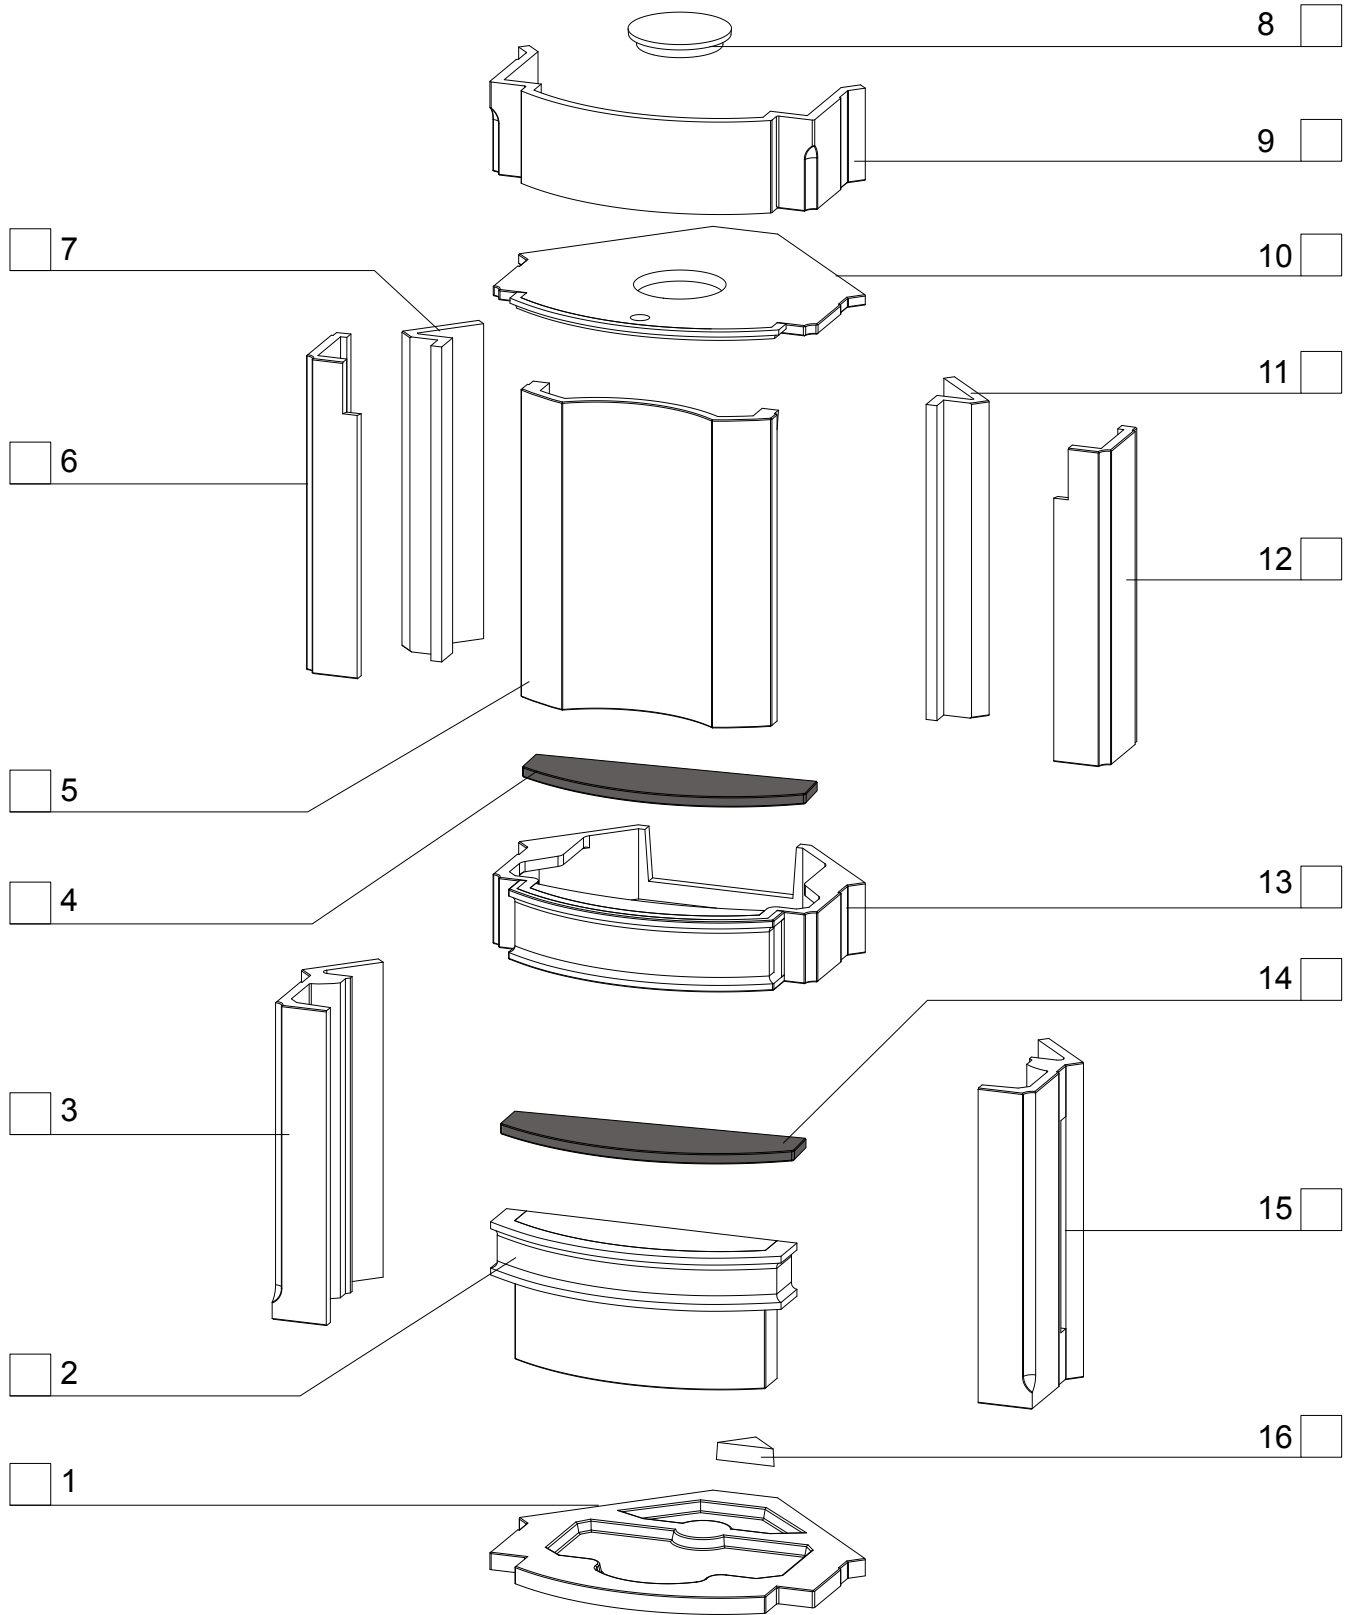

Acropolis corner

Installation manual

Glue

Silicone

260506